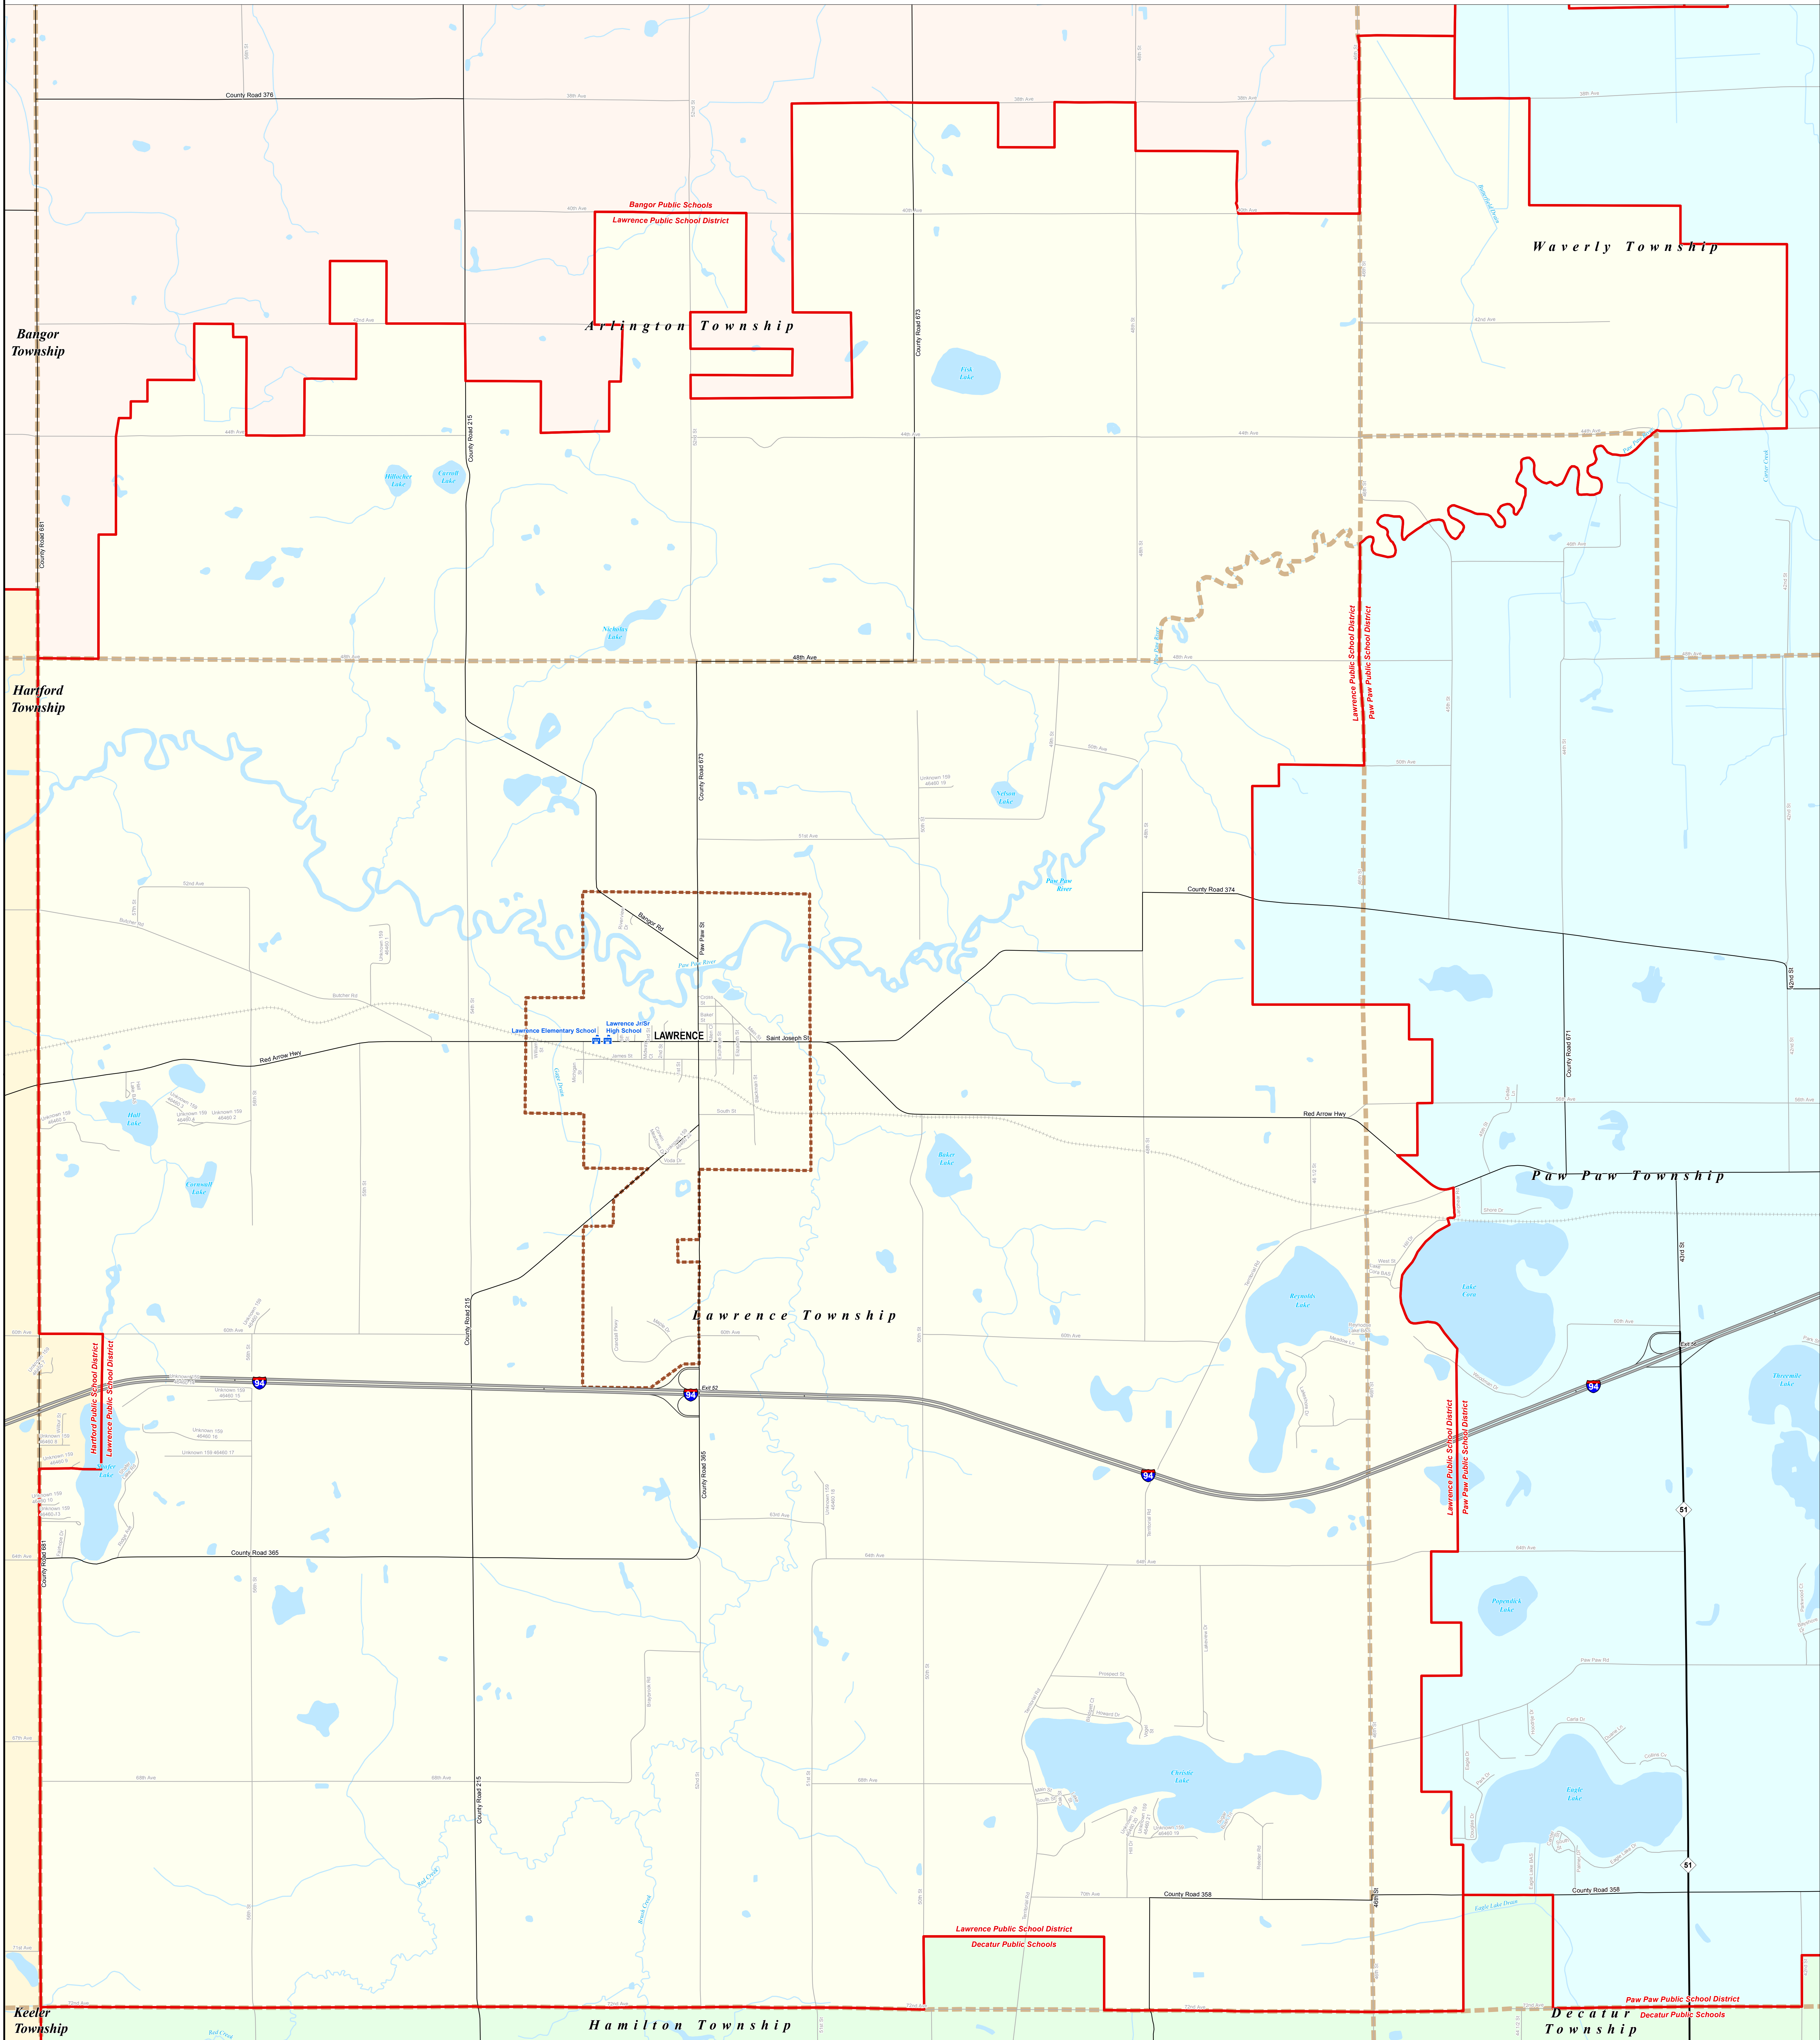

LAWRENCE PUBLIC SCHOOL DISTRICT

Van Buren ISD

*Note: Non K-12 School Districts identified with Asterisk (*) in Name

11/14/13

Legend   - School District   - County   - City   - Township   - Village   - Census Designated Place   - School   - Freeway   - Primary Road   - Local Road   - Railroad   - Water Feature   - River, Stream, or Drain

Source: Michigan Geographic Framework, v13a